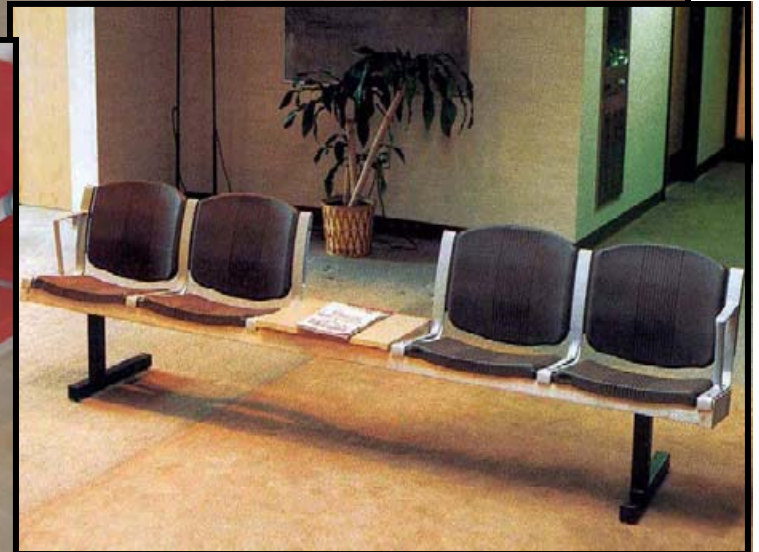

CHAMP SEATING

813 Ridge Lake Blvd., Suite 401 Memphis, TN 38120 USA Tel: 901-685-8263
www.AirportSeatingAlliance.com