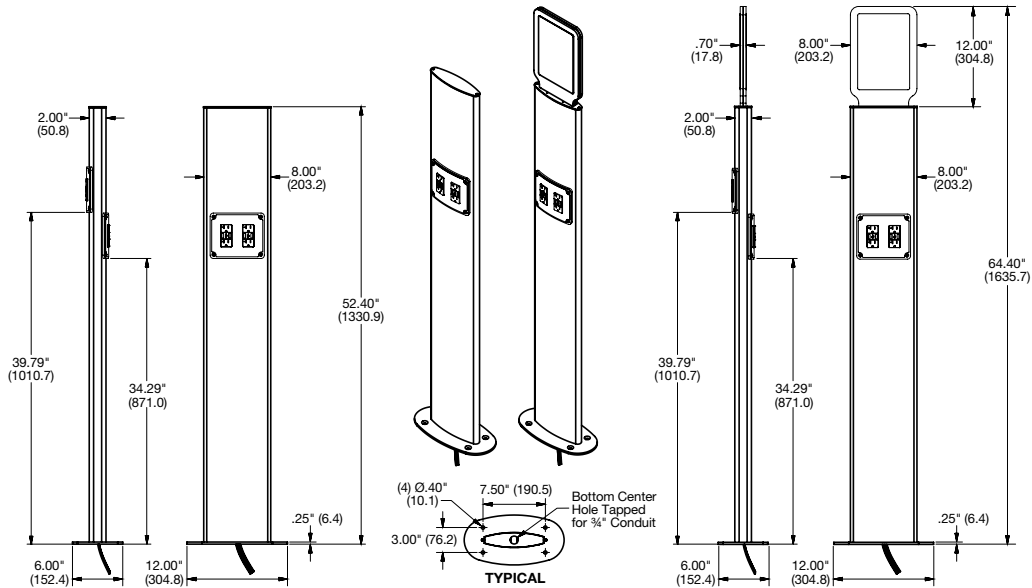

For assistance with power options and layouts contact:
Tel: +1-901-685-8263 | Fax: +1-901-683-6745
Toll Free: +1-800-810-4231
e-mail: sales@airportseatingalliance.com
www.AirportSeatingAlliance.com