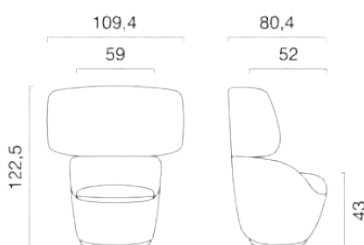

Specifications **RADAR SEATING**

150
Bianco

1150
Nocciola

2250
Nero

1250
Marrone

2050
Cenere

450
Kaki

1950
Blu di
Prussia

Extralarge

Large

Medium

Small

Radars are available in four different versions determined by the dimensions of the backrest, giving the chair its embracing and contemporary look. These items are ideal for waiting rooms, living areas and entrance halls. Fire-retardant cold-foamed polyurethane structure, with internal metal frame. Fabric, leather or faux leather upholstery. Swivel or fixed base. Removable chair cover.