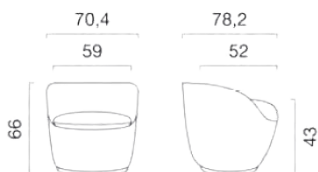

Specifications **RADAR SEATING**

150
Bianco

1150
Nocciola

2250
Nero

1250
Marrone

2050
Cenere

450
Kaki

1950
Blu di
Prussia

Extralarge

Large

Medium

Small

Radars are available in four different versions determined by the dimensions of the backrest, giving the chair its embracing and contemporary look. These items are ideal for waiting rooms, living areas and entrance halls. Fire-retardant cold-foamed polyurethane structure, with internal metal frame. Fabric, leather or faux leather upholstery. Swivel or fixed base. Removable chair cover.