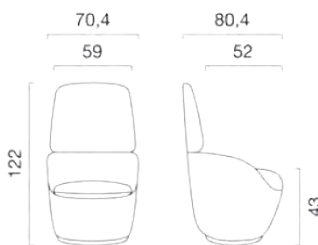

Specifications **RADAR SEATING**

150
Bianco

1150
Nocciola

2250
Nero

1250
Marrone

2050
Cenere

450
Kaki

1950
Blu di
Prussia

Extralarge

Large

Medium

Small

Radars are available in four different versions determined by the dimensions of the backrest, giving the chair its embracing and contemporary look. These items are ideal for waiting rooms, living areas and entrance halls. Fire-retardant cold-foamed polyurethane structure, with internal metal frame. Fabric, leather or faux leather upholstery. Swivel or fixed base. Removable chair cover.