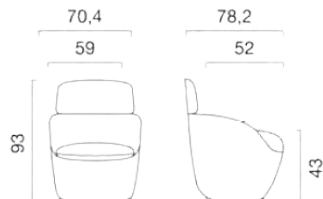

Extralarge

Large

Medium

Small

Radars are available in four different versions determined by the dimensions of the backrest, giving the chair its embracing and contemporary look. These items are ideal for waiting rooms, living areas and entrance halls. Fire-retardant cold-foamed polyurethane structure, with internal metal frame. Fabric, leather or faux leather upholstery. Swivel or fixed base. Removable chair cover.